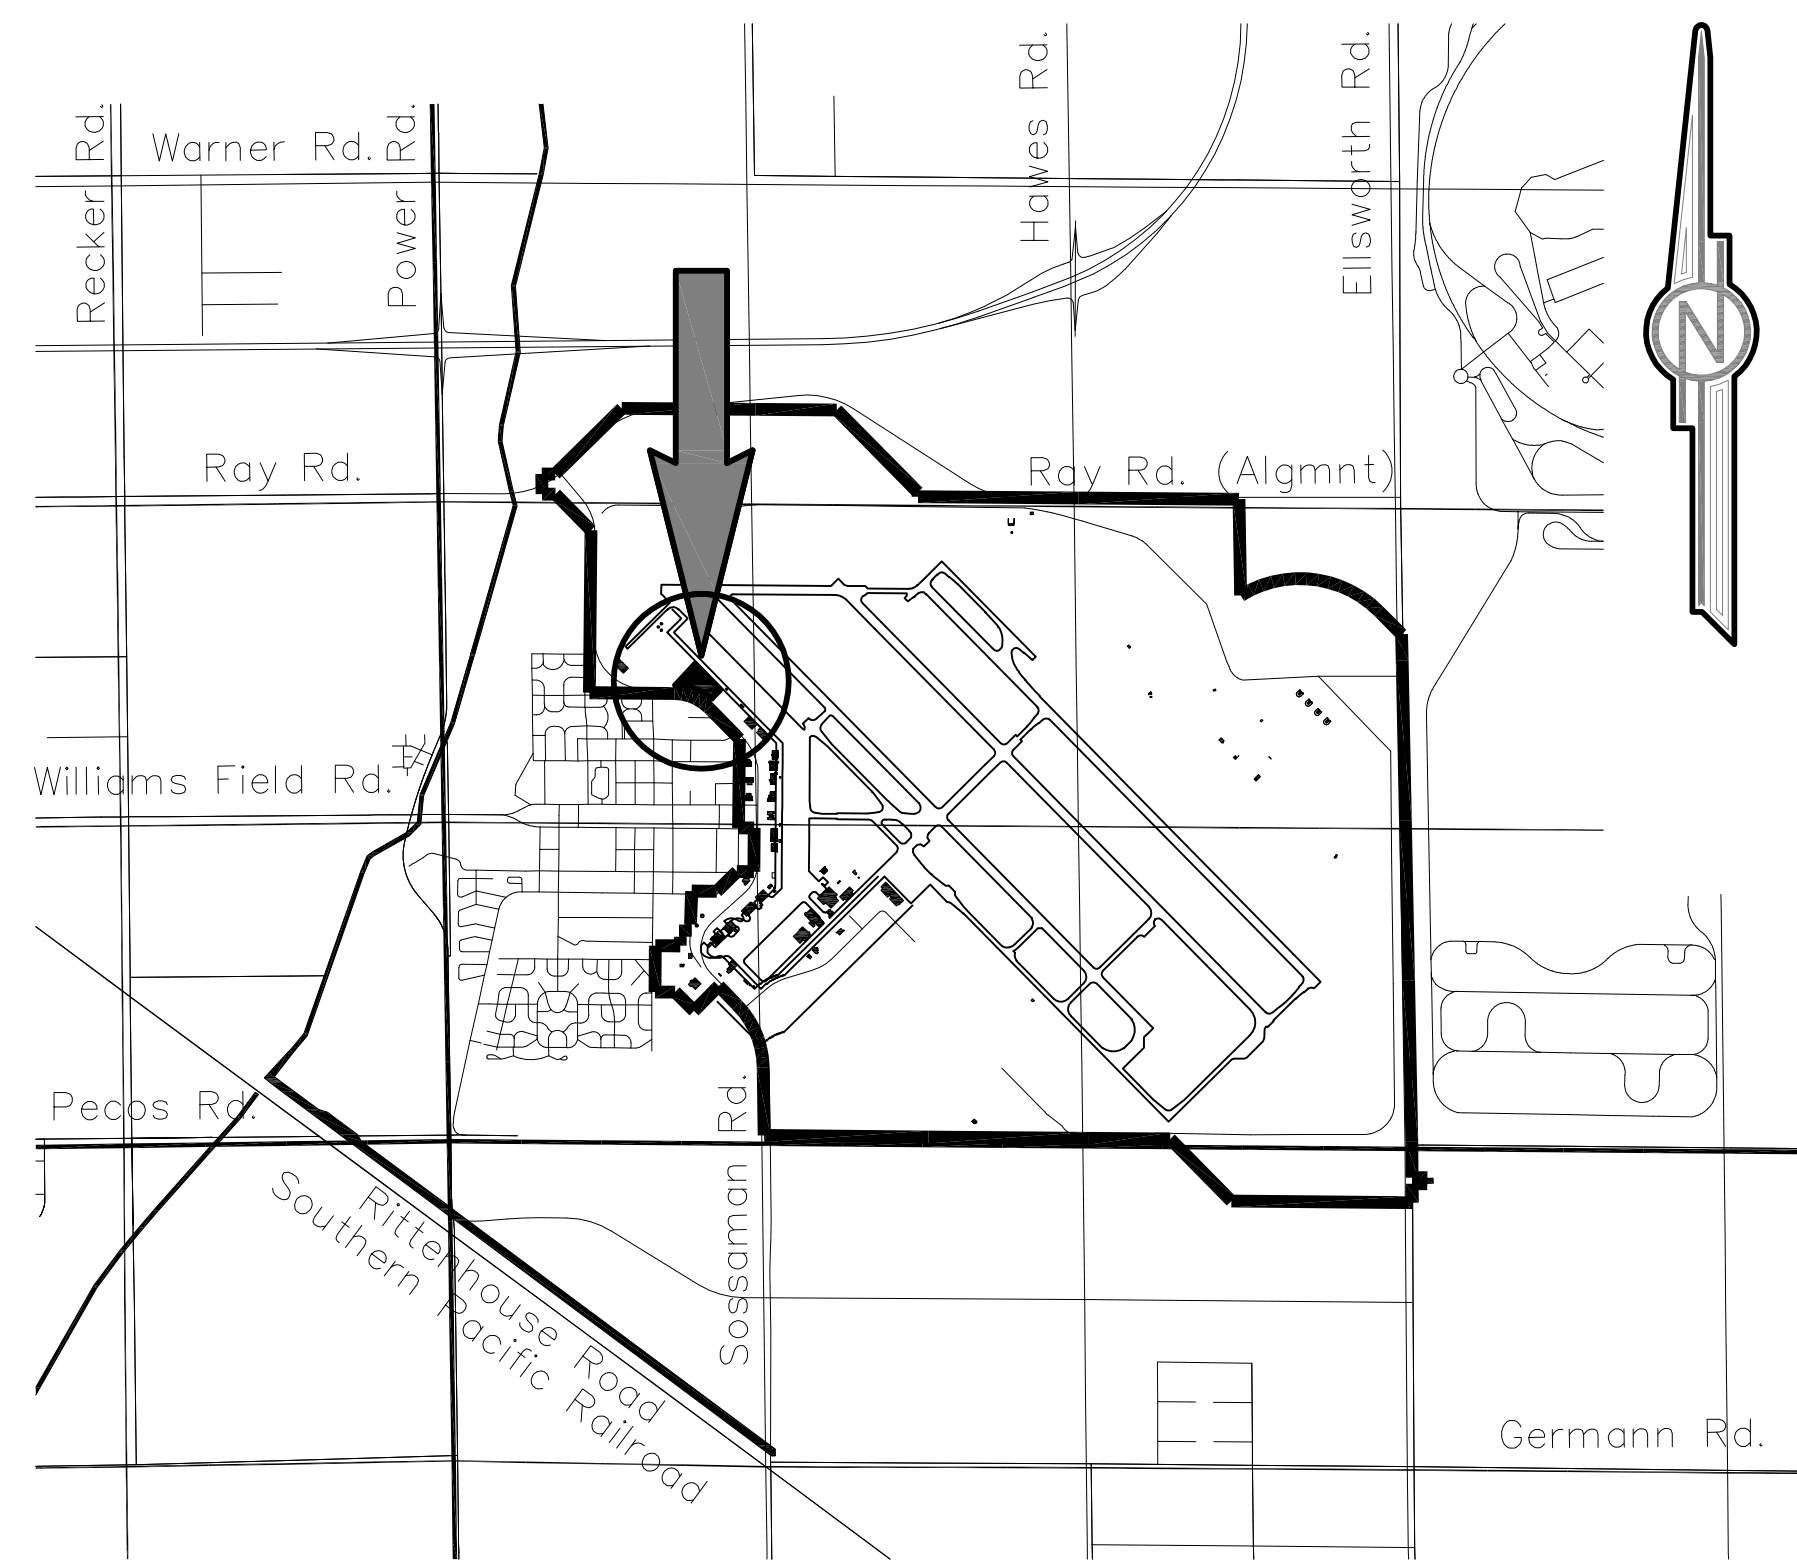

ADDRESSING PLAN (FOR REFERENCE ONLY-NOT FOR CONSTRUCTION)
 SCALE: 1" = 40'-0"

VICINITY MAP
 SCALE: N.T.S.

REV	DATE	DESCRIPTION
1	02/13/08	HANGAR "A" APPENDIX
2	03/20/07	CONSTRUCTION REVISIONS
3	04/12/07	3RD CITY SUBMITTAL
4	05/15/07	REQUEST FOR INFORMATION
5	06/29/07	OWNER COORDINATION
6	07/20/07	1st CITY SUBMITTAL
7	08/29/07	BID SET
8	09/17/07	OWNER REVIEW
9	10/24/07	100% SHOP

ADDRESS
 SHEET #:
 - OF 167